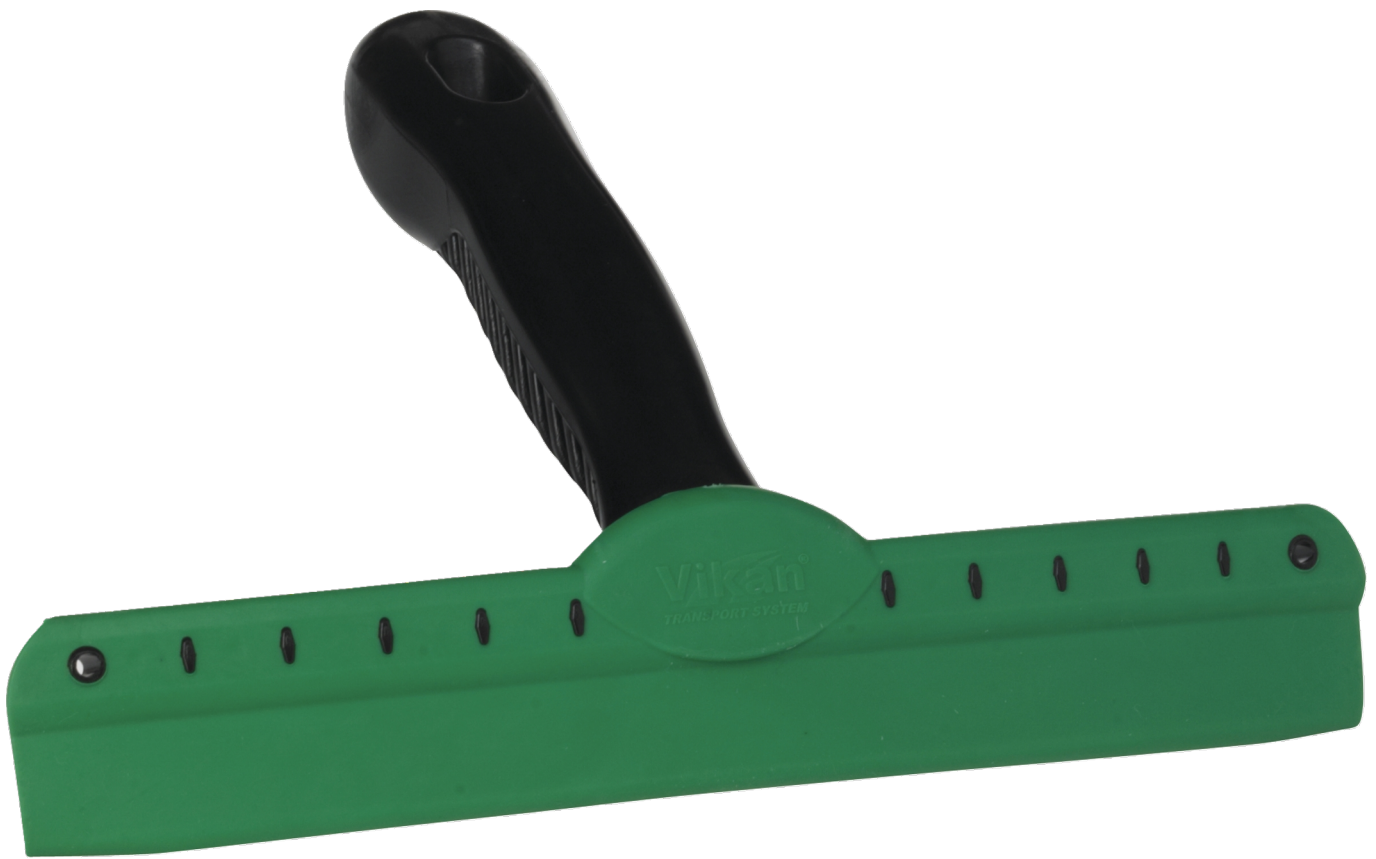

707752

Wipe-N-Shine, 250 mm, Green

Wipe-N-Shine effectively removes water residue and limescale deposits from washed and painted surfaces.

Technical Data

Item Number	707752
Material	POM SEBS
Complies with (EC) 1935/2004 on food contact materials¹	No
FDA compliant raw material (CFR 21)	No
Box Quantity	6 Pcs.
Quantity per Pallet (80 x 120 x 200 cm)	864 Pcs.
Quantity Per Layer (Pallet)	0 Pcs.
Box Length	310 mm
Box Width	280 mm
Box Height	105 mm
Length/Depth	250 mm
Width	210 mm
Height	45 mm
Gross Weight	0,22 kg
Net Weight	0,19 kg
Cubik metre	0,0024 M3
Min. pH-value in usage concentration	5 pH
Max. pH-value in Usage Concentration	12 pH
GTIN-13 Number	5705027077527
GTIN-14 Number (Box quantity)	15705027077524
Customs Tariff No.	40082900
Country of origin	Denmark