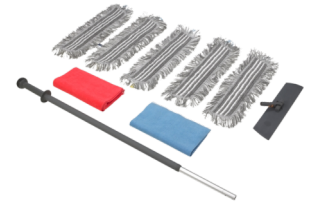

# Starter Kit Microfibre

Grey

**Item Number: 990101**

Microfibre start kit 1 telescopic handle 296218, 1 composite mop frame 374218, 5 microfibre mops 548740, 2 X 5 original microfibre cloths 5 in red 691014 & 5 in blue 691013

## General Information

Colour	Grey
Material	See materials on the individual products in the kit
Country of Origin	Denmark